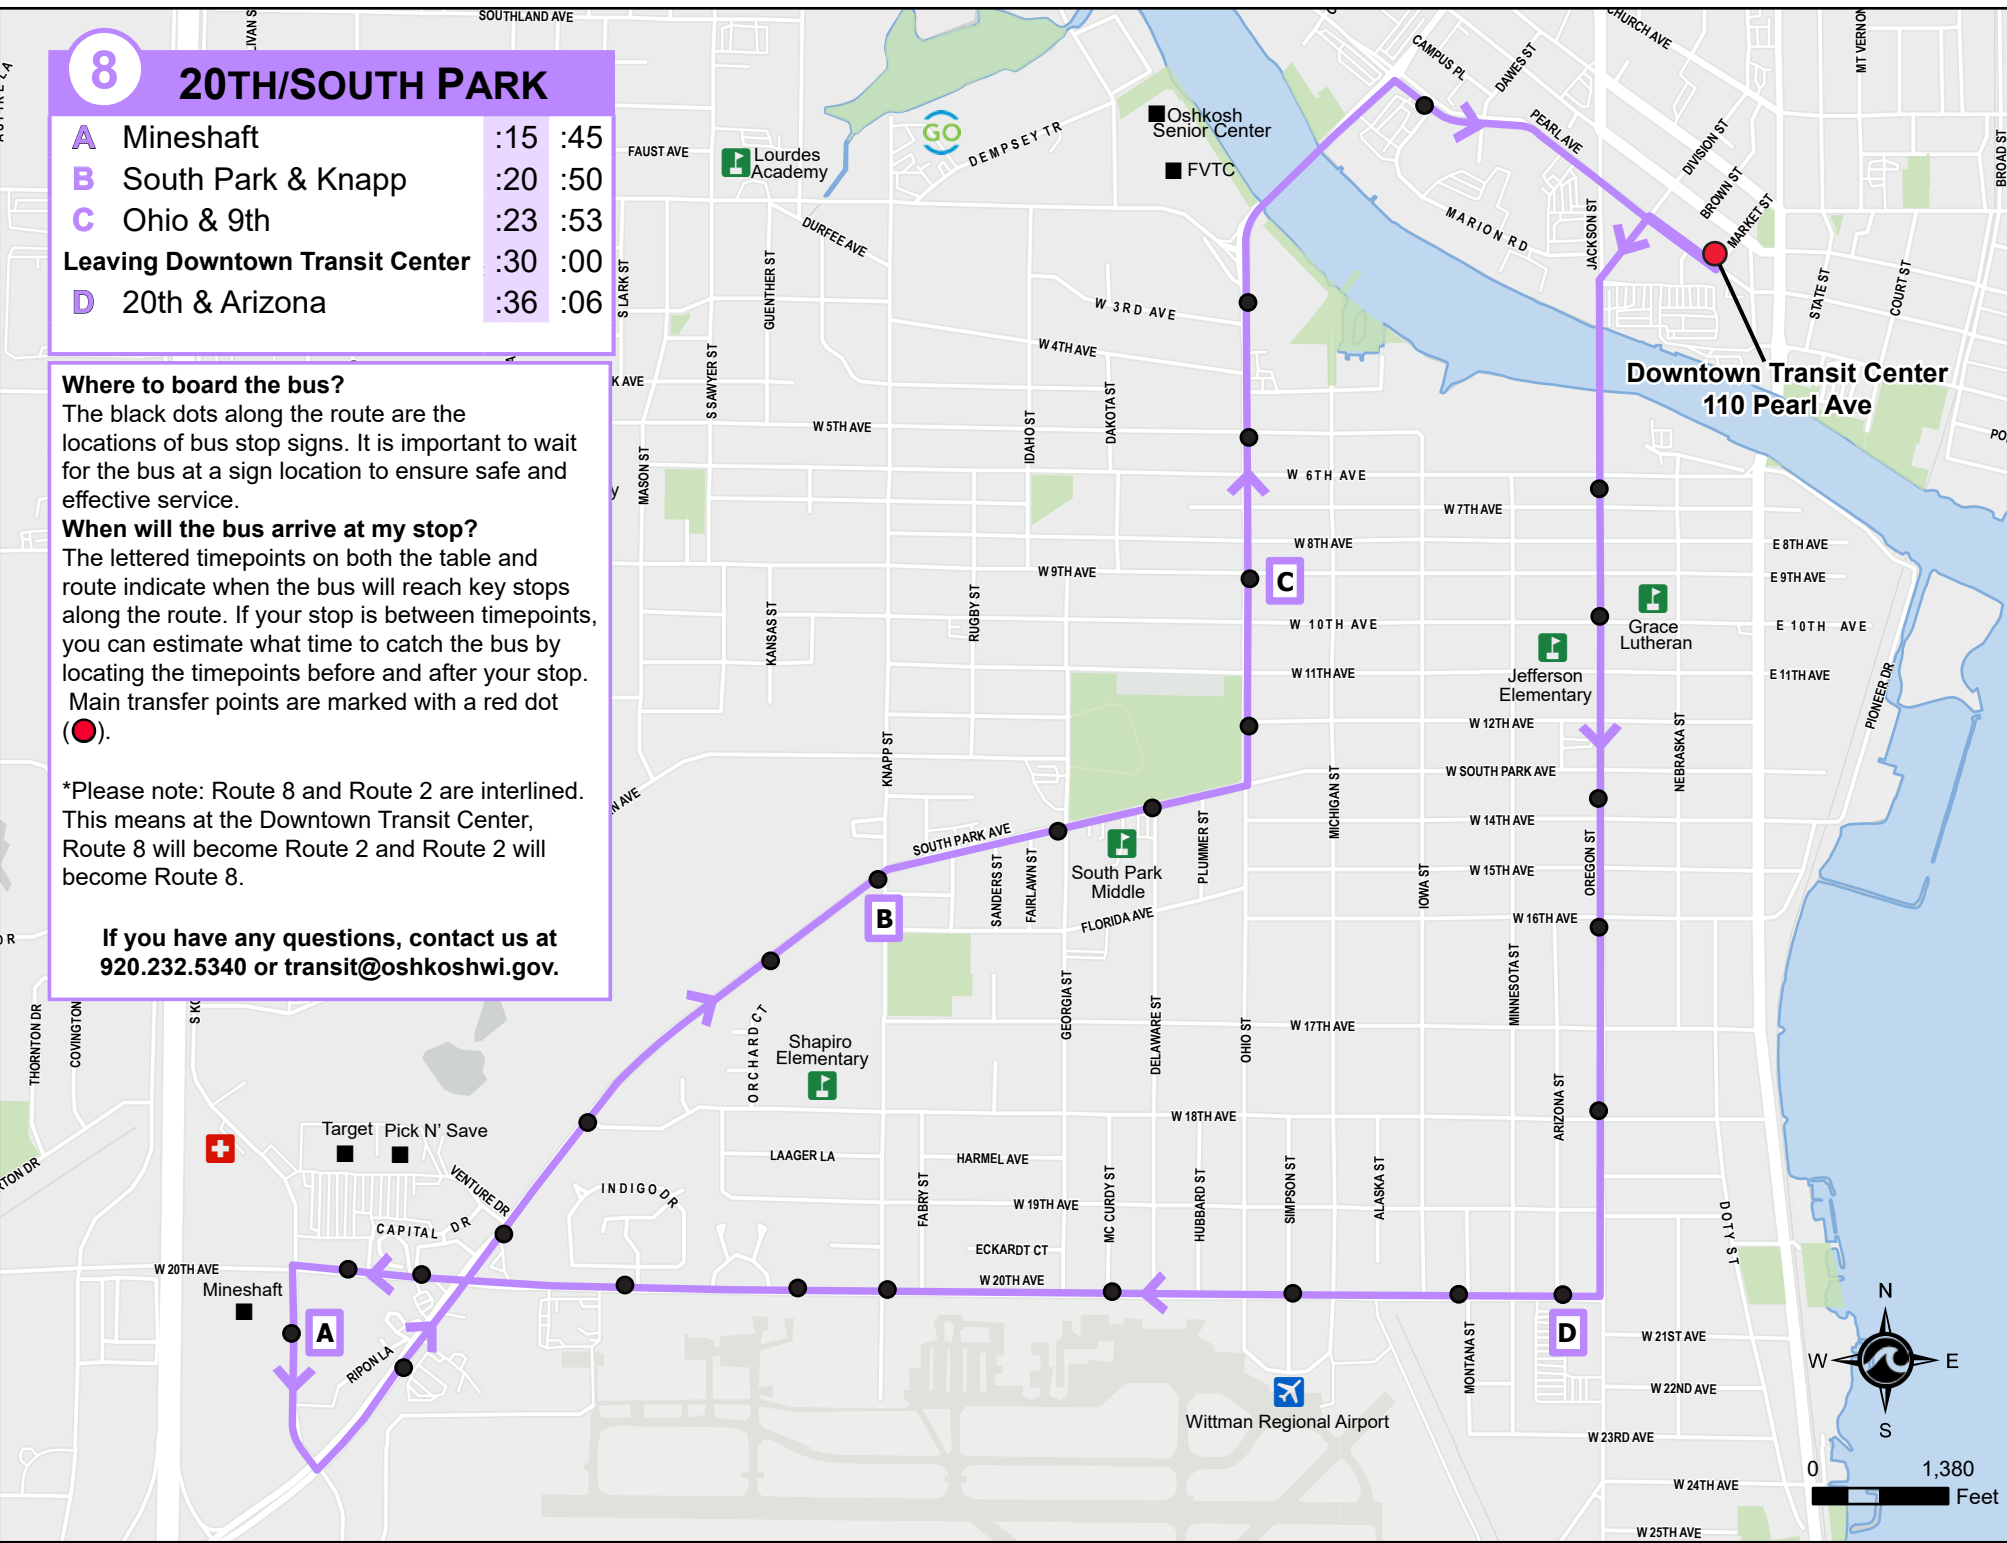

# 20TH/SOUTH PARK

A	Mineshaft	:15	:45
B	South Park & Knapp	:20	:50
C	Ohio & 9th	:23	:53
Leaving Downtown Transit Center		:30	:00
D	20th & Arizona	:36	:06

**Where to board the bus?**  
 The black dots along the route are the locations of bus stop signs. It is important to wait for the bus at a sign location to ensure safe and effective service.

**When will the bus arrive at my stop?**  
 The lettered timepoints on both the table and route indicate when the bus will reach key stops along the route. If your stop is between timepoints, you can estimate what time to catch the bus by locating the timepoints before and after your stop. Main transfer points are marked with a red dot (●).

**Downtown Transit Center**  
 110 Pearl Ave

A	B	C		D
Mineshaft	South Park & Knapp	Ohio & 9th	Leave Downtown Transit Center	20th & Arizona
6:15 AM	6:20 AM	6:23 AM	6:30 AM	6:36 AM
6:45 AM	6:50 AM	6:53 AM	7:00 AM	7:06 AM
7:15 AM	7:20 AM	7:23 AM	7:30 AM	7:36 AM
7:45 AM	7:50 AM	7:53 AM	8:00 AM	8:06 AM
8:15 AM	8:20 AM	8:23 AM	8:30 AM	8:36 AM
8:45 AM	8:50 AM	8:53 AM	9:00 AM	9:06 AM
9:15 AM	9:20 AM	9:23 AM	9:30 AM	9:36 AM
9:45 AM	9:50 AM	9:53 AM	10:00 AM	10:06 AM
10:15 AM	10:20 AM	10:23 AM	10:30 AM	10:36 AM
10:45 AM	10:50 AM	10:53 AM	11:00 AM	11:06 AM
11:15 AM	11:20 AM	11:23 AM	11:30 AM	11:36 AM
11:45 AM	11:50 AM	11:53 AM	12:00 PM	12:06 PM
12:15 PM	12:20 PM	12:23 PM	12:30 PM	12:36 PM
12:45 PM	12:50 PM	12:53 PM	01:00 PM	01:06 PM
01:15 PM	1:20 PM	1:23 PM	01:30 PM	01:36 PM
01:45 PM	1:50 PM	1:53 PM	02:00 PM	02:06 PM
02:15 PM	2:20 PM	2:23 PM	02:30 PM	02:36 PM
02:45 PM	2:50 PM	2:53 PM	03:00 PM	03:06 PM
03:15 PM	3:20 PM	3:23 PM	03:30 PM	03:36 PM
03:45 PM	3:50 PM	3:53 PM	04:00 PM	04:06 PM
04:15 PM	4:20 PM	4:23 PM	04:30 PM	04:36 PM
04:45 PM	4:50 PM	4:53 PM	05:00 PM	05:06 PM
05:15 PM	5:20 PM	5:23 PM	05:30 PM	05:36 PM
05:45 PM	5:50 PM	5:53 PM	06:00 PM	06:06 PM
06:15 PM	6:20 PM	6:23 PM	06:30 PM	06:36 PM
06:45 PM				