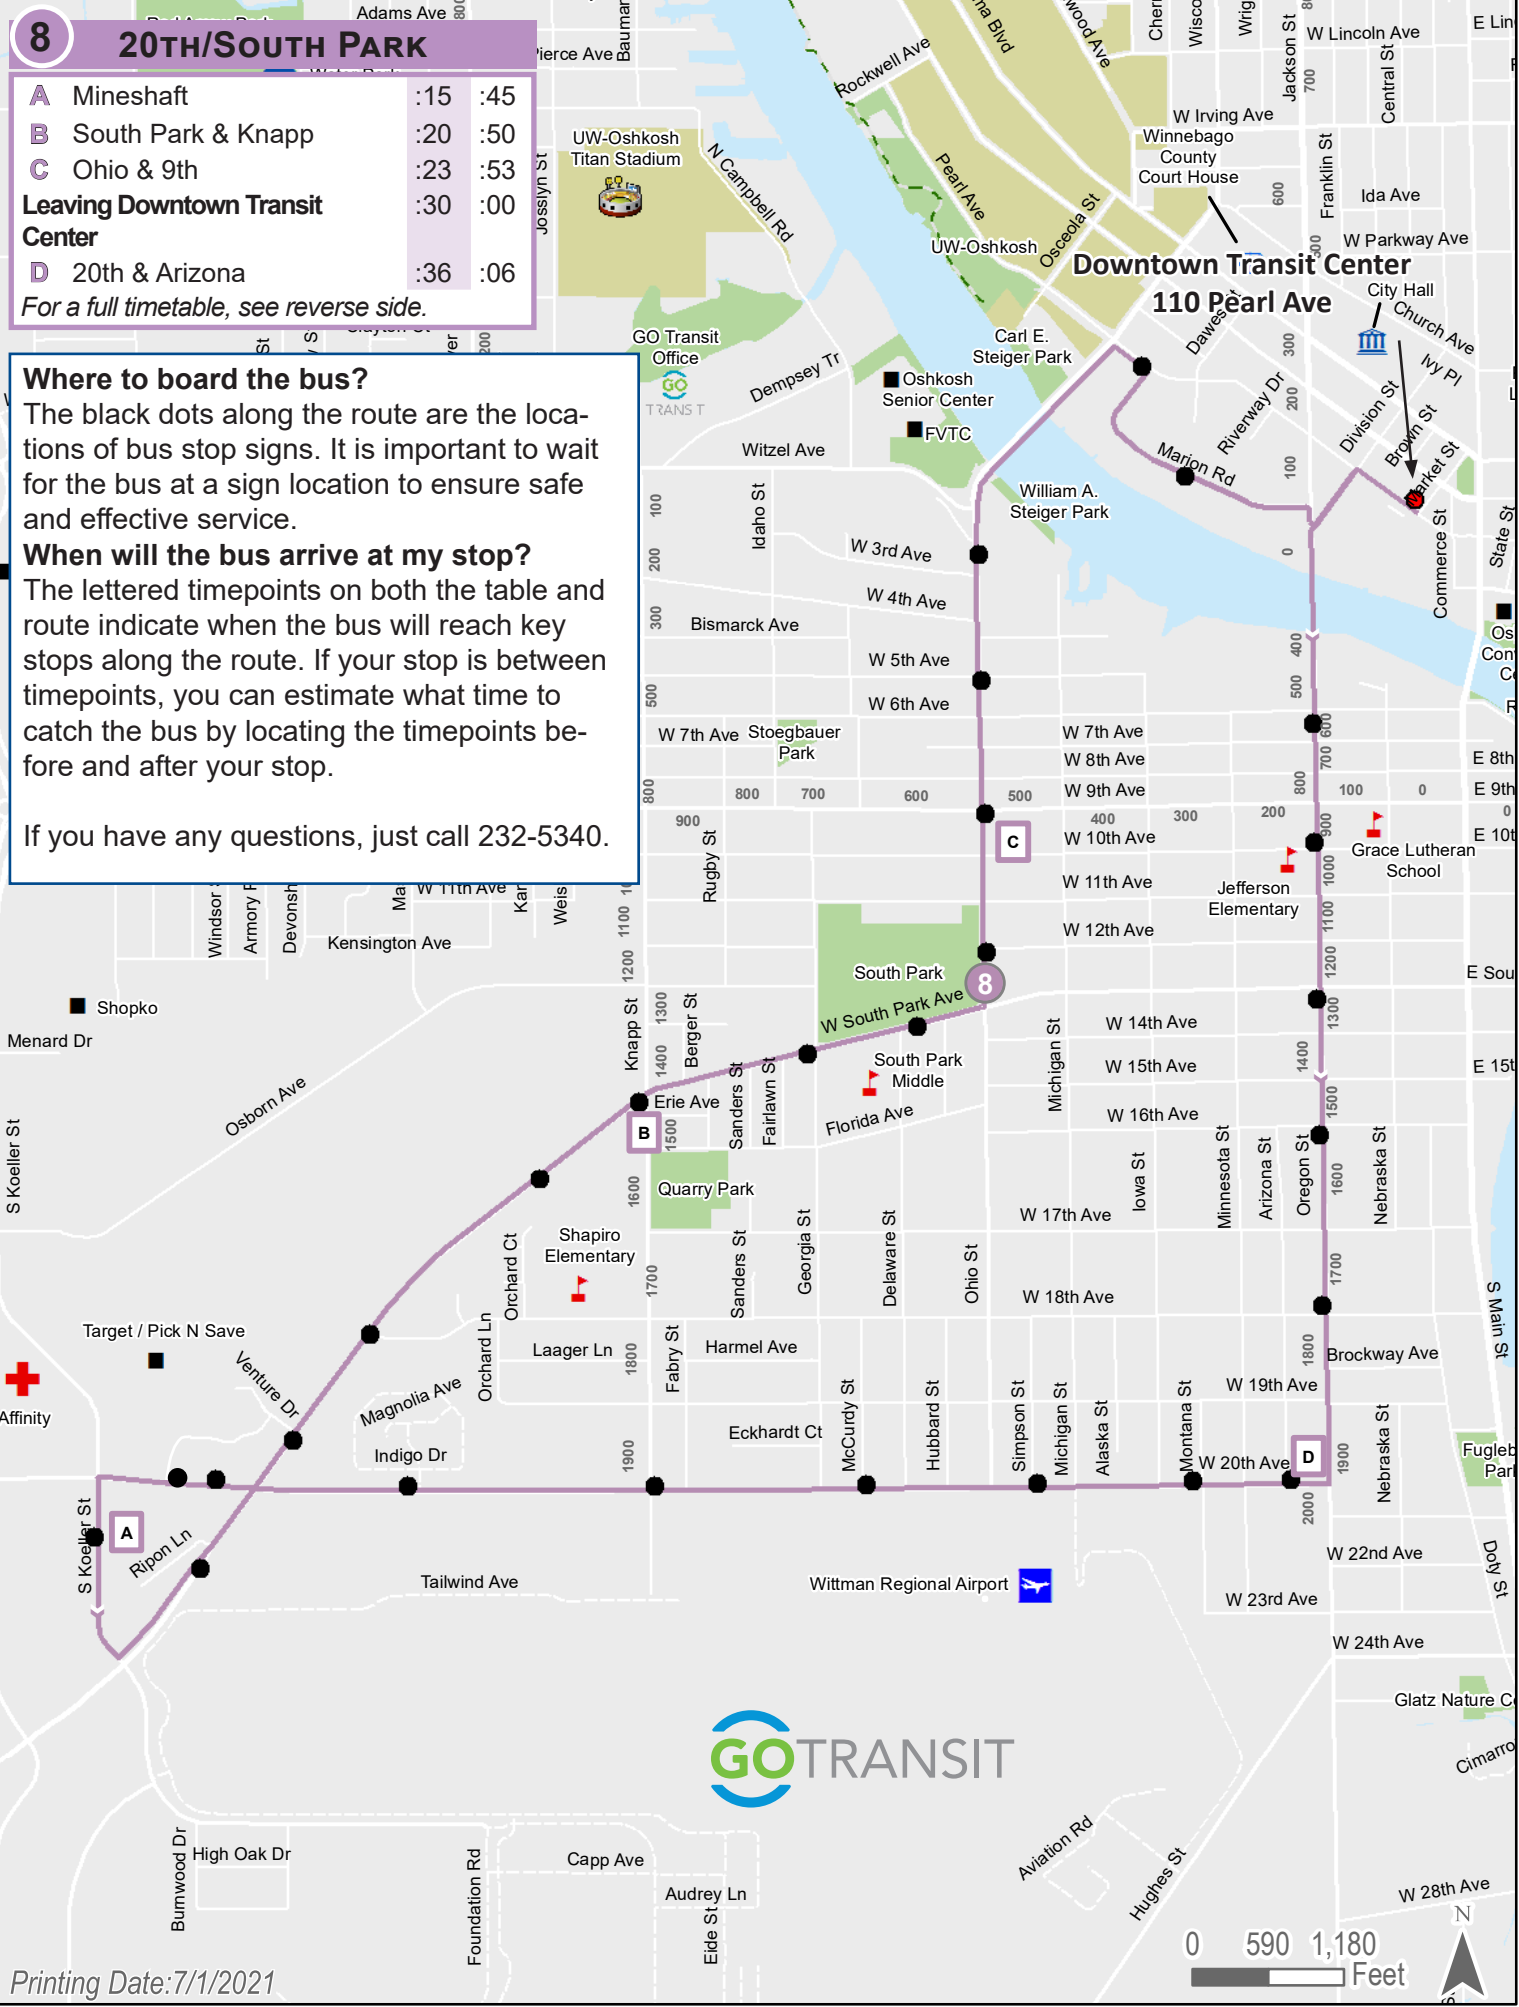

8 20TH/SOUTH PARK		
A	Mineshaft	:15 :45
B	South Park & Knapp	:20 :50
C	Ohio & 9th	:23 :53
Leaving Downtown Transit Center		:30 :00
D	20th & Arizona	:36 :06

For a full timetable, see reverse side.

Where to board the bus?

The black dots along the route are the locations of bus stop signs. It is important to wait for the bus at a sign location to ensure safe and effective service.

When will the bus arrive at my stop?

The lettered timepoints on both the table and route indicate when the bus will reach key stops along the route. If your stop is between timepoints, you can estimate what time to catch the bus by locating the timepoints before and after your stop.

If you have any questions, just call 232-5340.

- The full timetable shows approximate departure times from selected bus stops. If your bus stop is between timepoints, you can estimate what time to catch the bus by locating the timepoints before and after your stop.
- Each column shows the schedule options at the timepoint above. Read the schedule times across to the right to see when the bus will arrive at other timepoints.
- It is important to wait for the bus at a sign location to ensure safe and effective service. Sign locations are shown with black dots along the route on map side.
- It's a good idea to arrive at your bus stop at least five minutes early. Times shown are approximate and can be affected by traffic and road conditions.
- For a system-wide map and further user guidance, please obtain a GO Transit Route Map & User Guide. These maps are found on the bus and at other locations throughout the city. To request a copy, feel free to contact GO Transit.