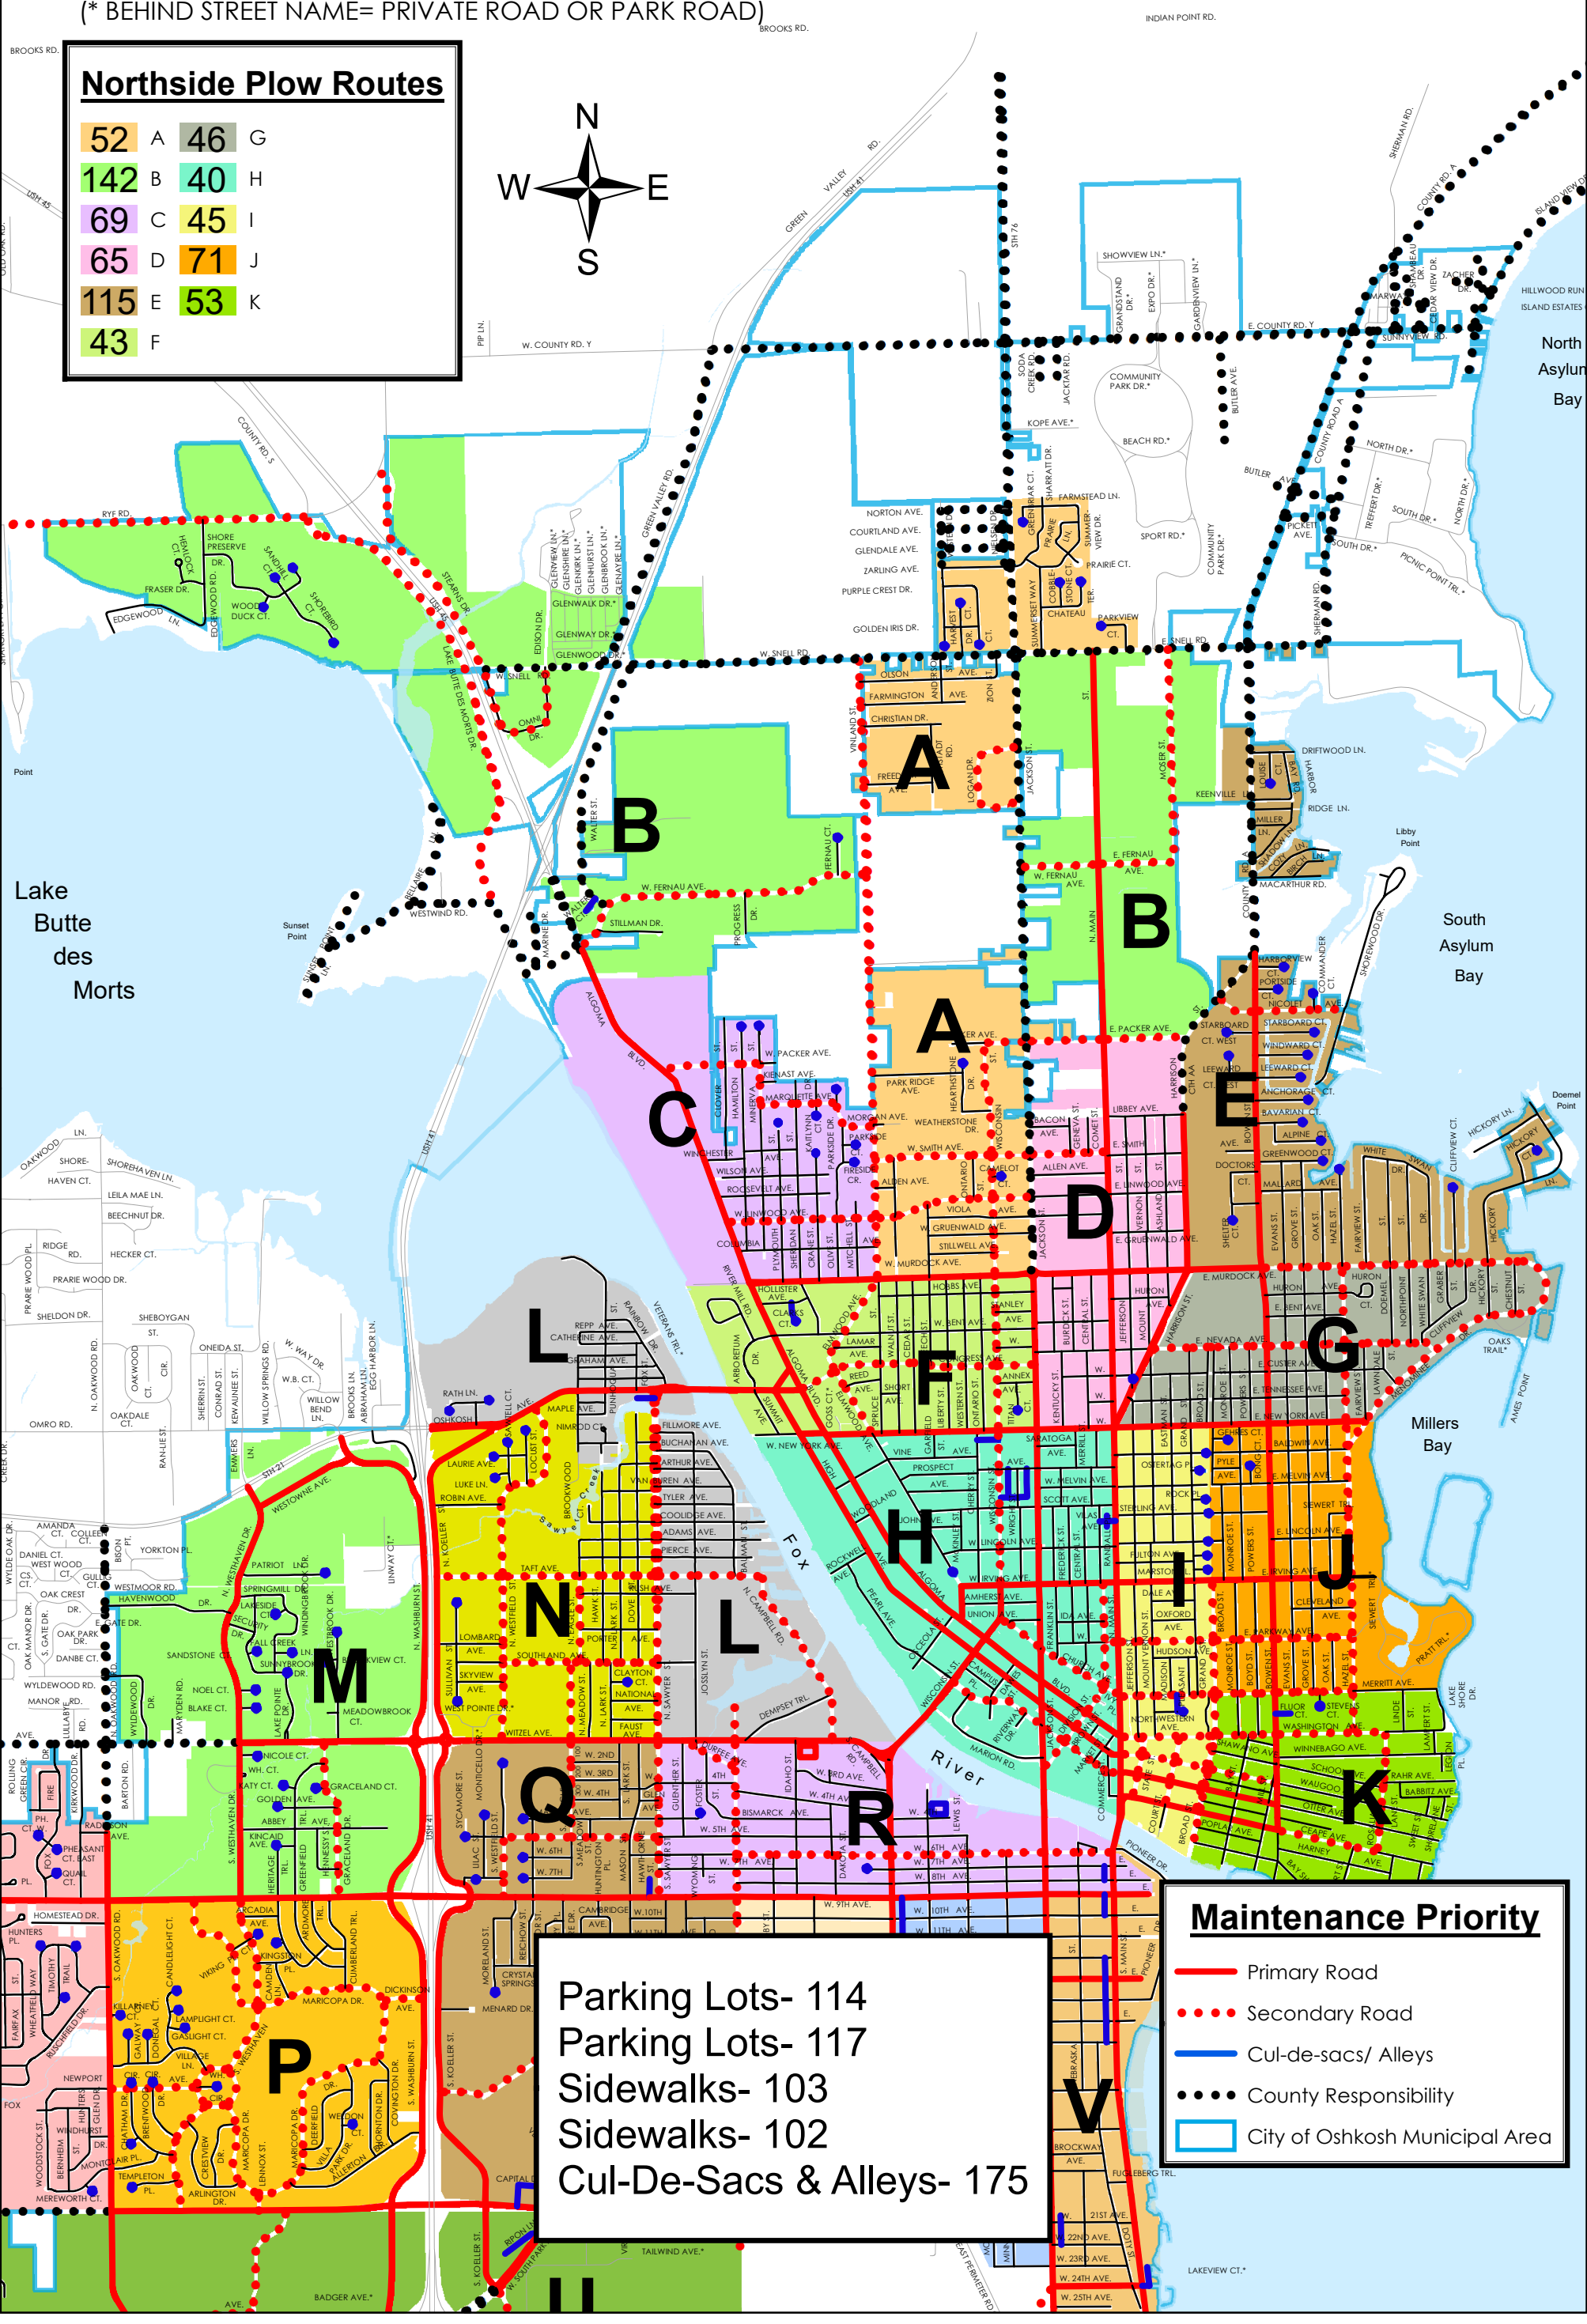

North Side Plow Routes

(* BEHIND STREET NAME= PRIVATE ROAD OR PARK ROAD)

Northside Plow Routes

52	A	46	G
142	B	40	H
69	C	45	I
65	D	71	J
115	E	53	K
43	F		

Maintenance Priority

- Primary Road
- ⋯ Secondary Road
- Cul-de-sacs/ Alleys
- ⋯ County Responsibility
- City of Oshkosh Municipal Area

Parking Lots- 114
 Parking Lots- 117
 Sidewalks- 103
 Sidewalks- 102
 Cul-De-Sacs & Alleys- 175