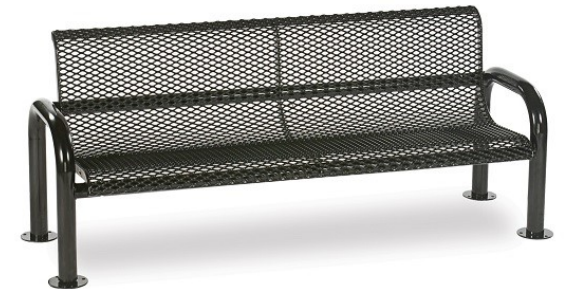

Memorial Bench Program

Memorial Bench Program

The Memorial Bench Program helps you to honor a relative, friend or member of an organization and allows you to dedicate a park bench.

Through the Memorial Bench program you can provide a unique dedication to honor someone by placing a bench in one of Oshkosh's parks, along the trails, or in the historic business district. This dedication provides a lasting remembrance while enhancing the meaning of the bench to observers. The gift is also a valuable contribution to the City to be used and enjoyed by all.