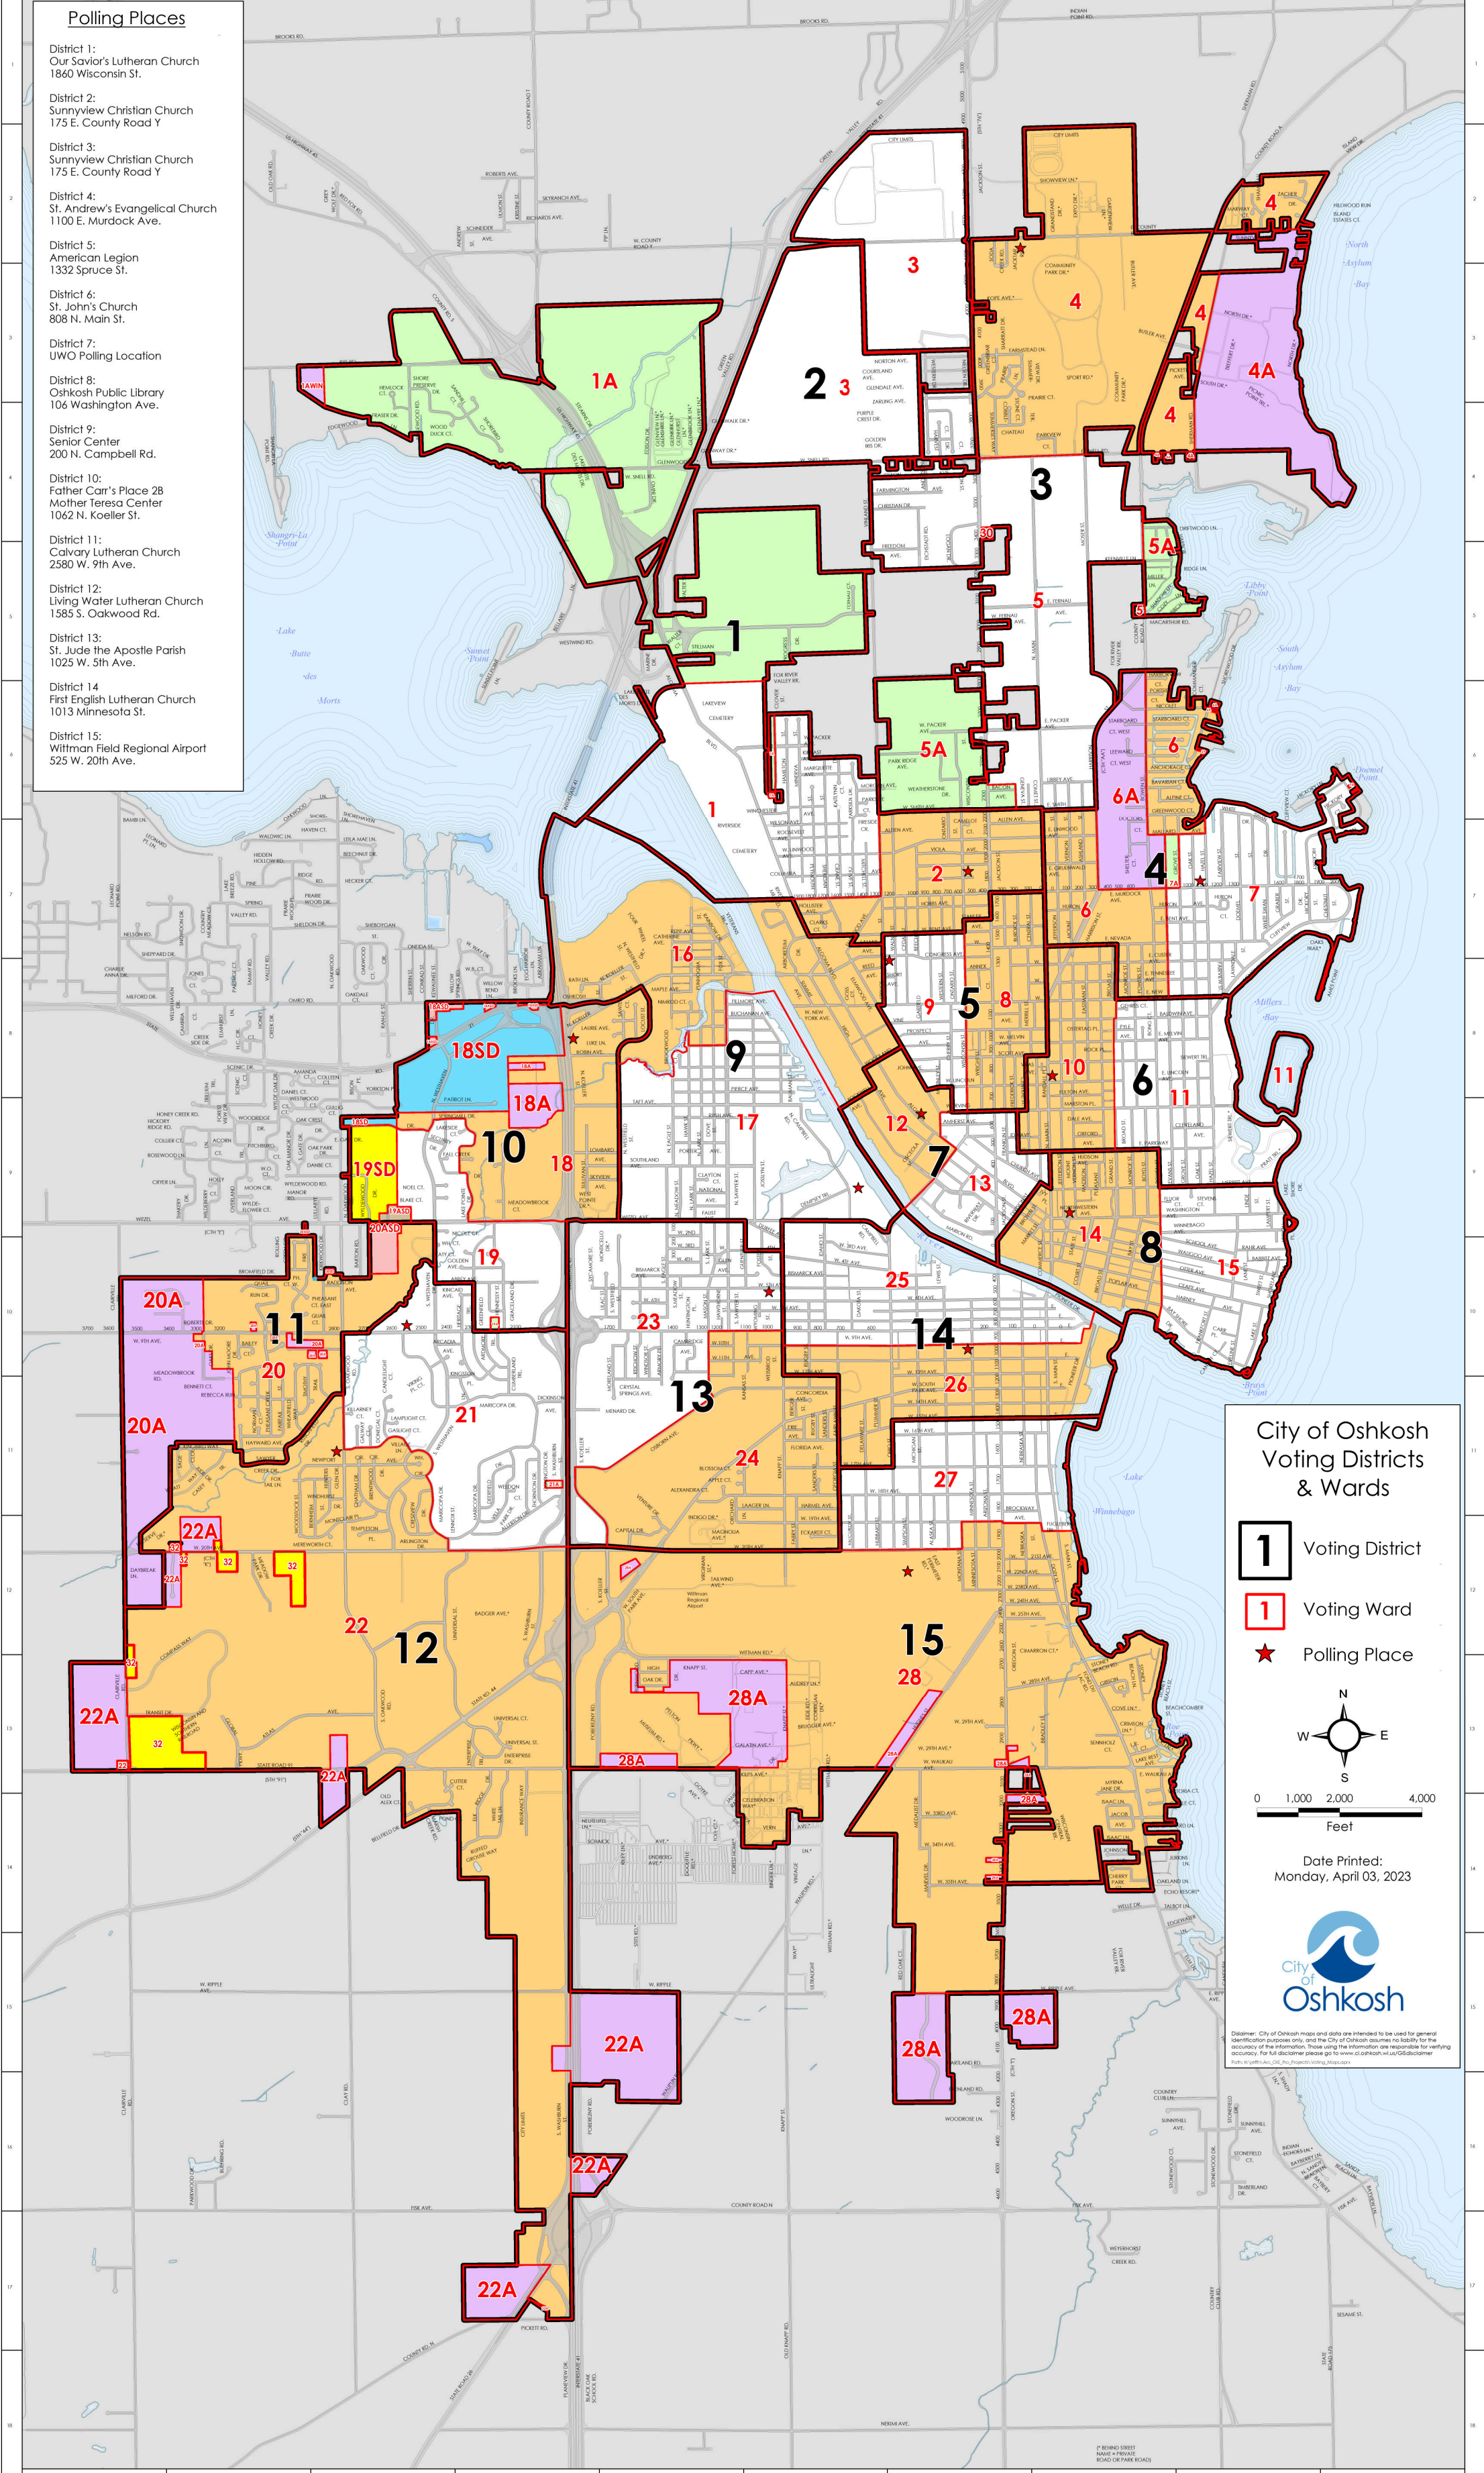

Polling Places

- District 1: Our Savior's Lutheran Church 1860 Wisconsin St.
  District 2: Sunnyview Christian Church 175 E. County Road Y
  District 3: Sunnyview Christian Church 175 E. County Road Y
  District 4: St. Andrew's Evangelical Church 1100 E. Murdock Ave.
  District 5: American Legion 1332 Spruce St.
  District 6: St. John's Church 808 N. Main St.
  District 7: UIWO Polling Location
  District 8: Oshkosh Public Library 106 Wabasha Ave.
  District 9: Senior Center 200 N. Campbell Rd.
  District 10: Father Car's Place 2B Mother Teresa Center 1062 N. Koeller St.
  District 11: Calvary Lutheran Church 2580 W. 9th Ave.
  District 12: Living Water Lutheran Church 1585 S. Oakwood Rd.
  District 13: St. Jude the Apostle Parish 1025 W. 5th Ave.
  District 14: First English Lutheran Church 1013 Minnesota St.
  District 15: Whitman Field Regional Airport 525 W. 20th Ave.

City of Oshkosh Voting Districts & Wards

- 1 Voting District
  1 Voting Ward
  ★ Polling Place

Date Printed: Monday, April 03, 2023

Table with 15 columns and 15 rows listing street names and their corresponding district/ward numbers. The table is organized in a grid format, with each cell containing a street name and a small number indicating its location within a district or ward.